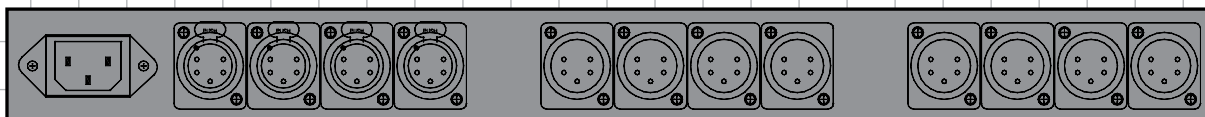

SAFETY BACKUP AND CONSOLE SWITCHING

- Acts as a safety backup to the main console.
- Records or creates up to 10 back-up looks from the main console in seconds. 2048 channels each.
- Automatically or manually accesses any or all of the back-up in the event of a DMX failure.
- Instantly switches between any two DMX consoles with up to four outputs each, with no cable swapping.

DMX DATA BUFFERING

- Buffers DMX data for extended cable runs.

TESTING

- Performs all standard DMX test routines (Transmit Some, One, All, Auto Fade One, Auto Fade All channels).
- Displays DMX data as decimal, percentage or hex values.
- Transparently reads and diagnoses DMX data packets; even during a show.
- Tests cables through the entire system, including through opto-splitters.
- Tests multiple moving fixtures at any starting address in any DMX universe using editable fixture libraries.
- The DDL has nearly 200 moving fixtures in the PC Downloader fixture libraries.

OPTO-ISOLATION

- Incorporates opto-isolation on input and output groups to prevent ground loops and static problems.

USER INTERFACE

- 7 button keypad interface.
- Front panel power and console select switches.
- Backlit 16x2 character LCD.
- Easy to see front panel LEDs display the user configuration and data status at a glance.
- Switch selectable 115V/60HZ or 230V/50HZ operation.
- User configurations and data memory are retained for over 5 years by an internal lithium battery.